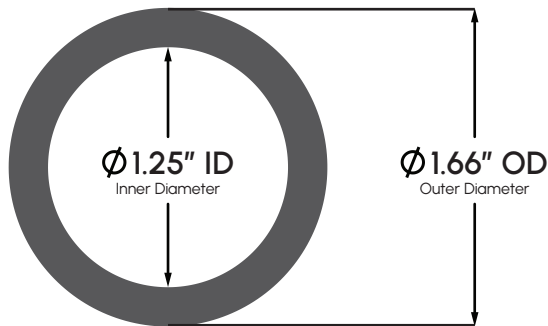

PRINT THIS OUT ON 8.5" X 11" PAPER.  
DO NOT FIT TO PAGE. PRINT ACTUAL SIZE.

**Need help?**

Call 1-800-932-3339 or

Email [info@gymsupply.com](mailto:info@gymsupply.com)