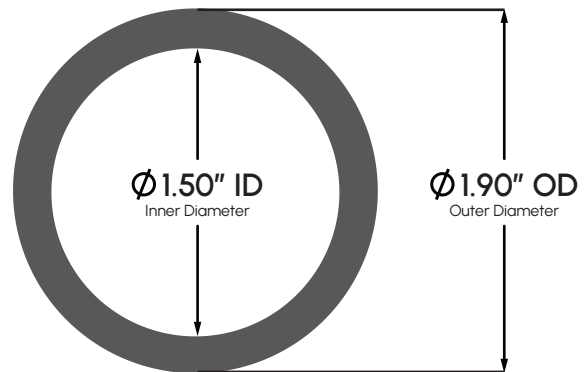

PRINT THIS OUT ON 8.5" X 11" PAPER.  
DO NOT FIT TO PAGE. PRINT ACTUAL SIZE.

**Need help?**

Call 1-800-932-3339 or

Email [info@gymsupply.com](mailto:info@gymsupply.com)